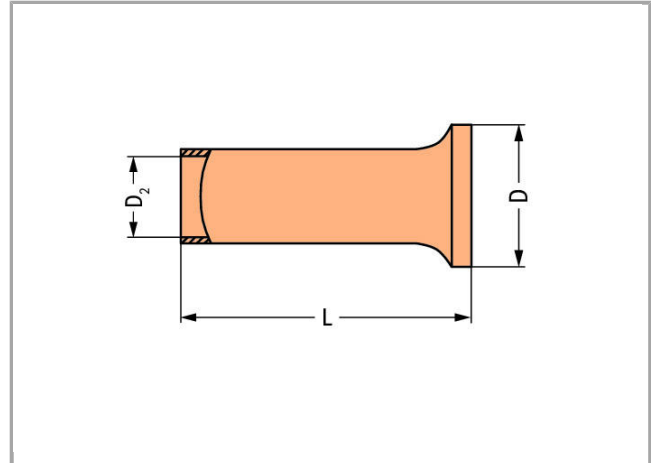

Data sheet | Item number: 216-413

Ferrule; Sleeve for 25 mm² / AWG 4; uninsulated; electro-tin plated; electrolytic copper; gastight crimped; acc. to DIN 46228, Part 1/08.92

216-413

RoHS 
Compliant

Data

Technical Data

Main product function	Ferrule
Querschnitt Hülse AWG	4 AWG
Hülse für	25 mm ²

Connection data

Strip length	25 mm / 0.98 inch
--------------	-------------------

Geometrical Data

Length	25 mm
Diameter	9.5 mm
Diameter 2	7.3 mm

Material Data

Weight	1.112 g
--------	---------

Commercial data

Product Group	2 (Terminal Block Accessories)
Country of origin	DE
GTIN	4050821134176
Customs Tariff No.	85369010000

Downloads

Documentation

Bid Text